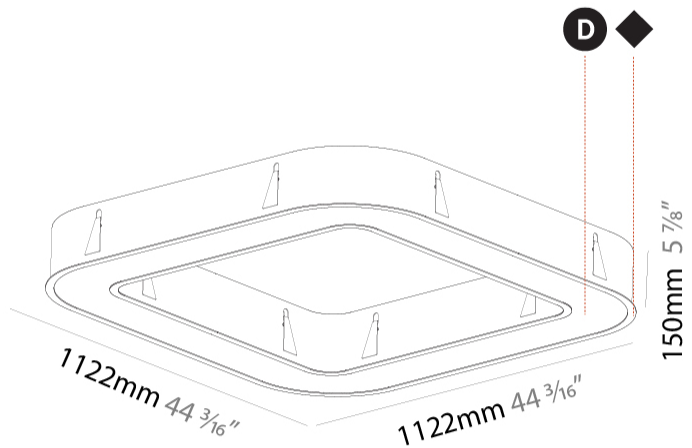

GENERAL

Series: Glorious
Subseries: Glorious Quantum
Brand: Prolicht
Division: Architectural
Mounting Type: Recessed
Mounting Location: Ceiling
Subcategory: Ambient

PHYSICAL

Shape: Square
Length (mm): 1122
Length (in): 44 ³/₁₆
Width (mm): 1122
Width (in): 44 ³/₁₆
Height (mm): 150
Height (in): 5 ⁷/₈
Min. Recessing Depth (mm): 160
Min. Recessing Depth (in): 6 ⁵/₁₆
Light Distribution: Direct
Weight (kg): 16.085
Weight (lbs): 35.39
Diffuser: PMMA - Opal or Micro-Prism
Fixture Finish: SSR / BKV / CWI / CRY / HAB / LAG / UFT / ITA / RUA / RUR / MIC / FTG / MYG / TWT / LOD / PUS / FRO / FUP / KIA / POP / BLS / SPG / MEY / GOH / GUM / CHC / COM / ABZ / JAG / OBR / MOS / ROR
Fixture Material: Aluminum

ELECTRICAL

Lamp Type: LED (Zhaga Standard)
Input Wattage (W): 60
Total Output Wattage (W): 48 / 38.4 (3500K)
Dimming: Non-Dimming / Phase Dimming (120Vac only) / 0-10V Dimming
Driver Included: Yes
Driver Location: Integrated
Driver Type: Constant Current - 120 / 277Vac
Driver Class: Class 2
Input Voltage (V): 120 - 277
Constant Current (MA): 350 / 1200 (3500K)

LED

Color Temperature (°K): 3000 / 3500 / 4000
Max. Delivered Lumen (lm): 5540 / 5733 / 5850
CRI: >80 CRI
Efficiency (%): 65
Lamp Life (hrs): 50000

OPTICAL

RATINGS AND CERTIFICATIONS

Certified By: Certified for North American Standards
IP rating: IP20